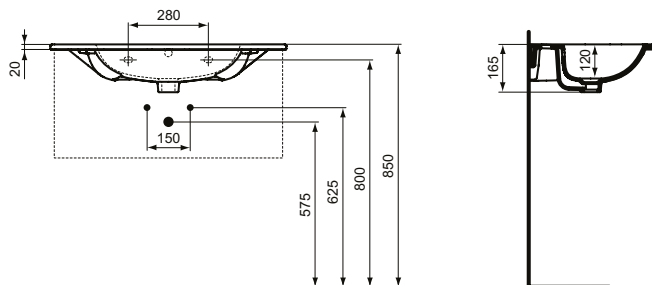

WASHBASIN

Tesi

Article-No.: T3509V3

Vanity basin 83cm, with overflow

Tesi Vanity basin with central tap hole and with an overflow. For assembly only with: Tesi basin unit 80 cm or alone with siphon. Please see the IS Catalogue/Price list for the list of optional equipment and more information.

Colour: V3 - Silk Black

Features: .With an overflow

More product details:

Type:	Vanity or platform
Mounting:	Wall mounted
Style:	Contemporary
Tap Holes:	1
Net Weight (kg):	19
Material:	Fine fireclay
Designer:	Studio Levien
Height (mm):	165
Width (mm):	825
Depth (mm):	450
Shape:	Squared / Rectangle
Certificate Number:	EN 14688