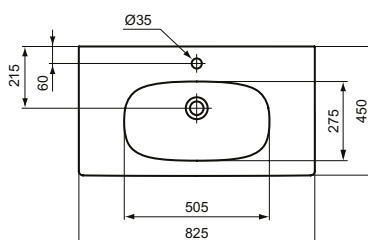

WASHBASIN

Tesi

Article-No.: T3509V3

Vanity basin 83cm, with overflow

Tesi Vanity basin with central tap hole and with an overflow. For assembly only with: Tesi basin unit 80 cm or alone with siphon. Please see the IS Catalogue/Price list for the list of optional equipment and more information.

Colour: V3 - Silk Black

Features: .With an overflow

More product details:

Type:	Vanity or platform
Mounting:	Wall mounted
Style:	Contemporary
Tap Holes:	1
Net Weight (kg):	19
Material:	Fine fireclay
Designer:	Studio Levien
Height (mm):	165
Width (mm):	825
Depth (mm):	450
Shape:	Squared / Rectangle
Certificate Number:	EN 14688